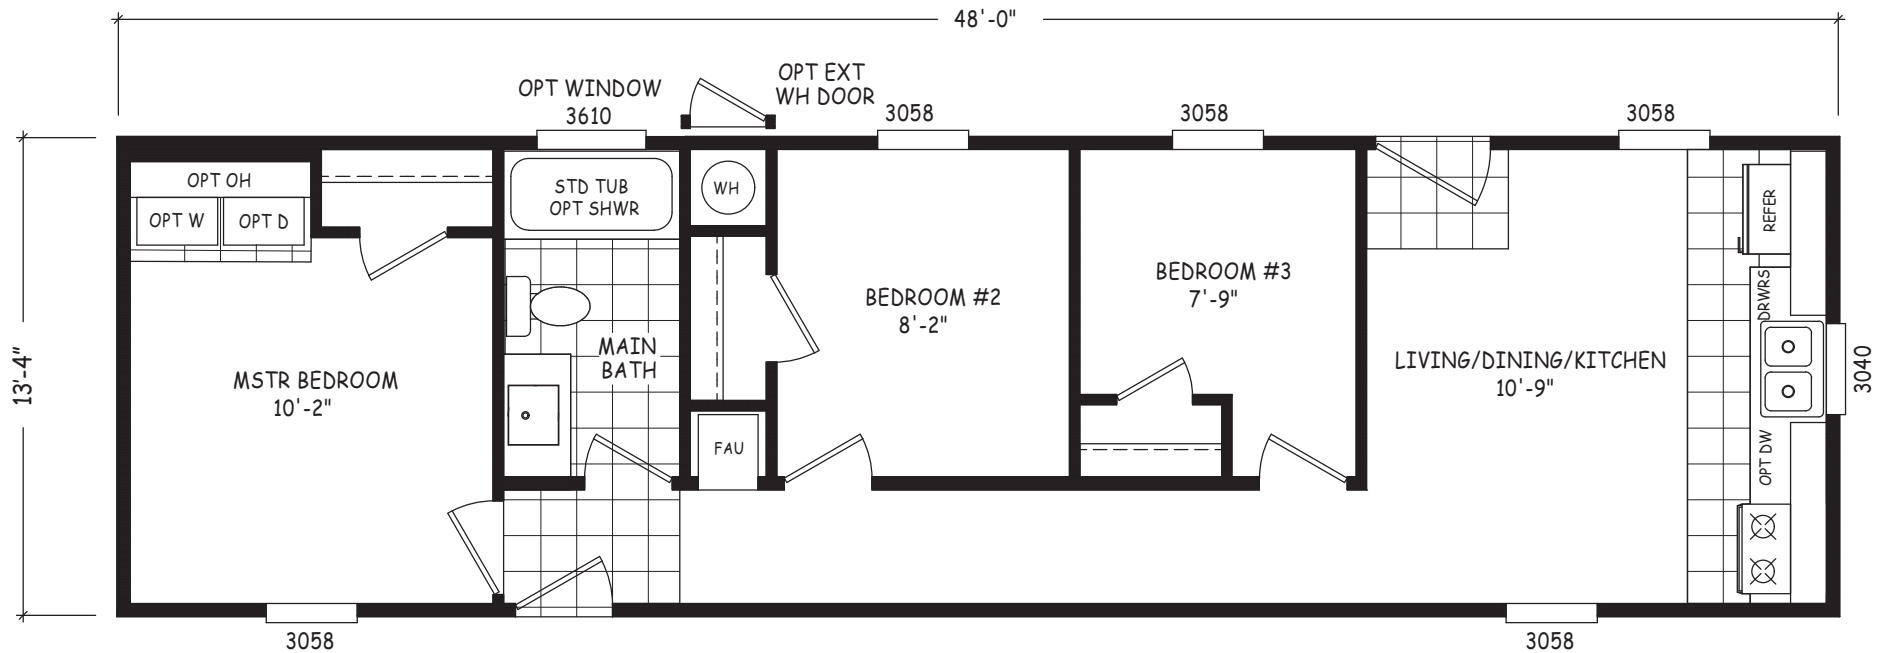

Thrifty 3

GS Series

640 SQ. FT. (Approximate) 3 Bedrooms, 1 Baths

Last Updated: 5-4-21

FACTORY SELECT HOMES
4890 W. Main St.
Farmington, NM 87401

FSMobileHomes.com | 1-800-750-8802

IMPORTANT: Alta Cima Corp reserves the right to modify, cancel or substitute products or features of this event at any time without prior notice or obligation. Pictures and other promotional materials are representative and may depict or contain floor plans, square footages, elevations, options, upgrades, extra design features, decorations, floor coverings, specialty light fixtures, custom paint and wall coverings, window treatments, landscaping, sound and alarm systems, furnishings, appliances, and other designer/decorator features and amenities that are not included as part of the home and/or may not be available at all locations. Home, pricing and community information is subject to change, and homes to prior sale, at any time without notice or obligation. ©2020 Alta Cima Corp. All rights reserved.