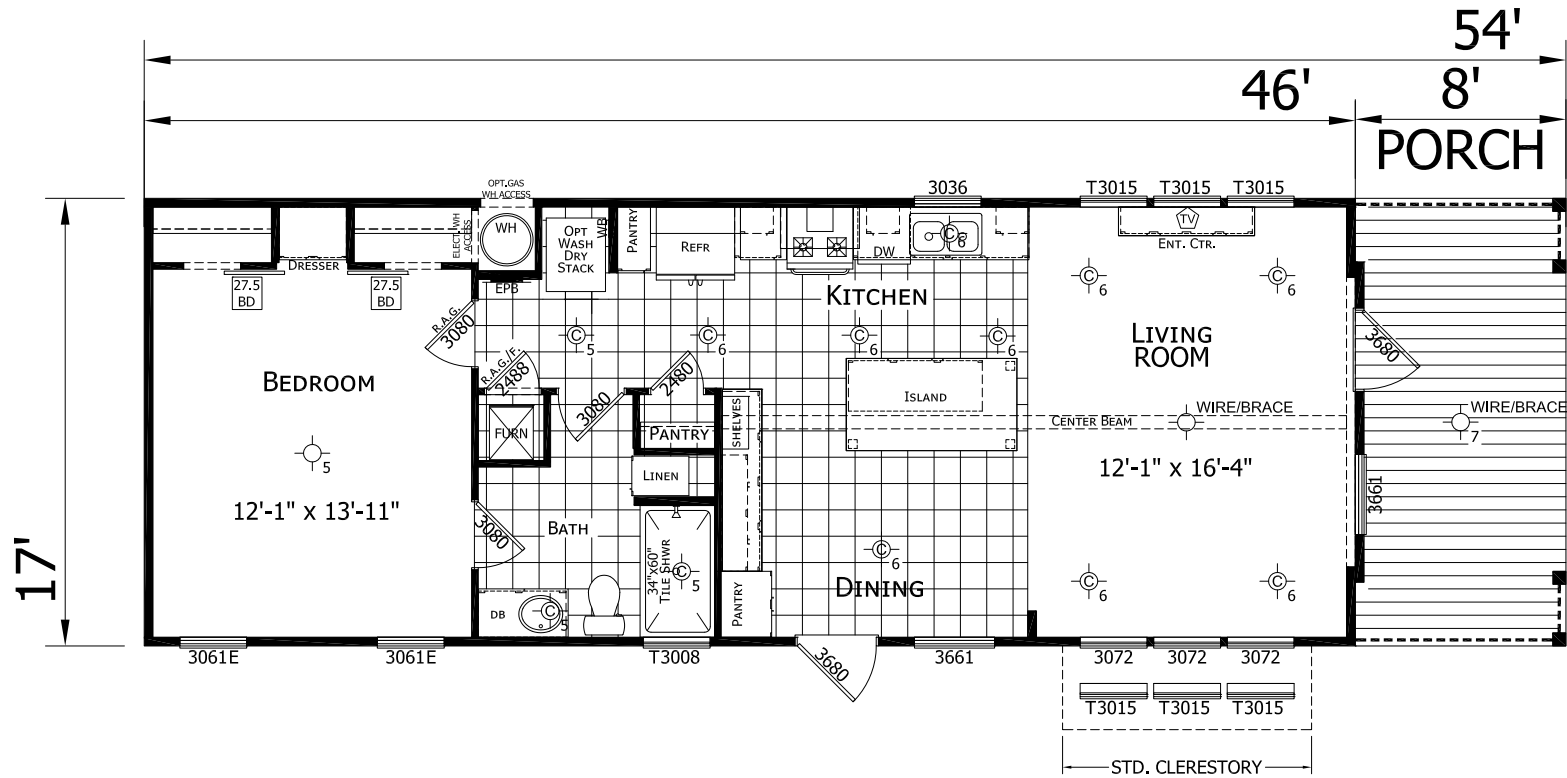

# Cameo

Diamond Series

782 SQ. FT. (Approximate) 1 Bedroom, 1 Bath

Last Updated: 5-21-21

**FACTORY SELECT HOMES**  
4890 W. Main St.  
Farmington, NM 87401

**FSMobileHomes.com | 1-800-750-8802**

**IMPORTANT:** Alta Cima Corp reserves the right to modify, cancel or substitute products or features of this event at any time without prior notice or obligation. Pictures and other promotional materials are representative and may depict or contain floor plans, square footages, elevations, options, upgrades, extra design features, decorations, floor coverings, specialty light fixtures, custom paint and wall coverings, window treatments, landscaping, sound and alarm systems, furnishings, appliances, and other designer/decorator features and amenities that are not included as part of the home and/or may not be available at all locations. Home, pricing and community information is subject to change, and homes to prior sale, at any time without notice or obligation. ©2020 Alta Cima Corp. All rights reserved.