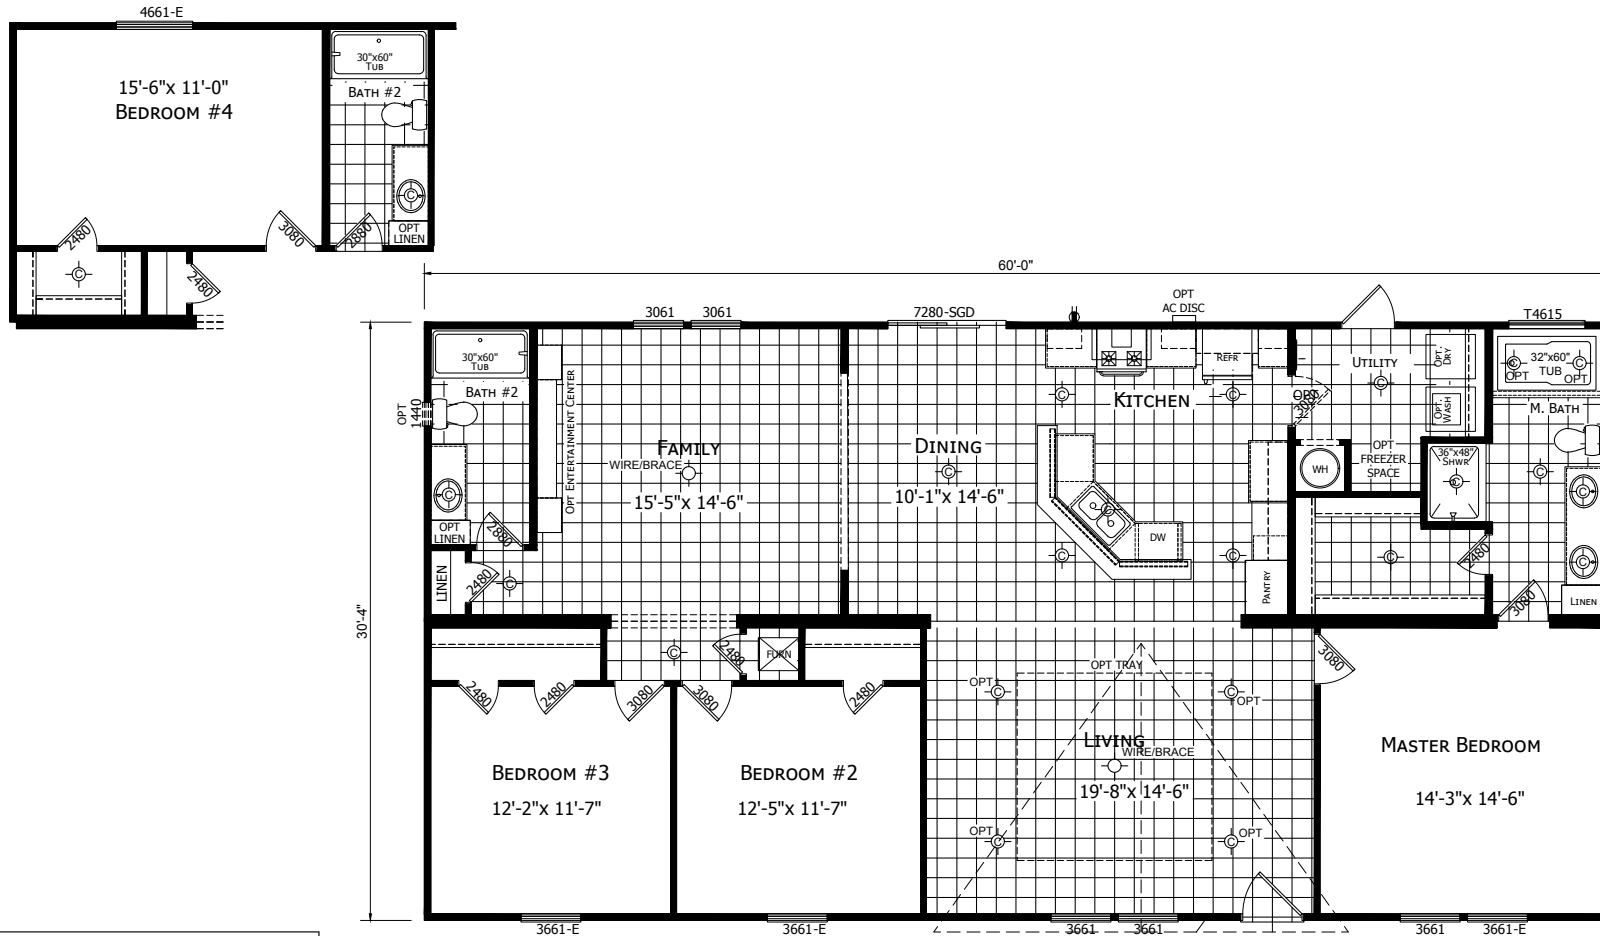

Staunton

Innovation Series - Multi Section

1,820 SQ. FT. (Approximate) 3 Bedrooms, 2 Baths

Last Updated: 5-24-21

FACTORY SELECT HOMES
4890 W. Main St.
Farmington, NM 87401

FSMobileHomes.com | 1-800-750-8802