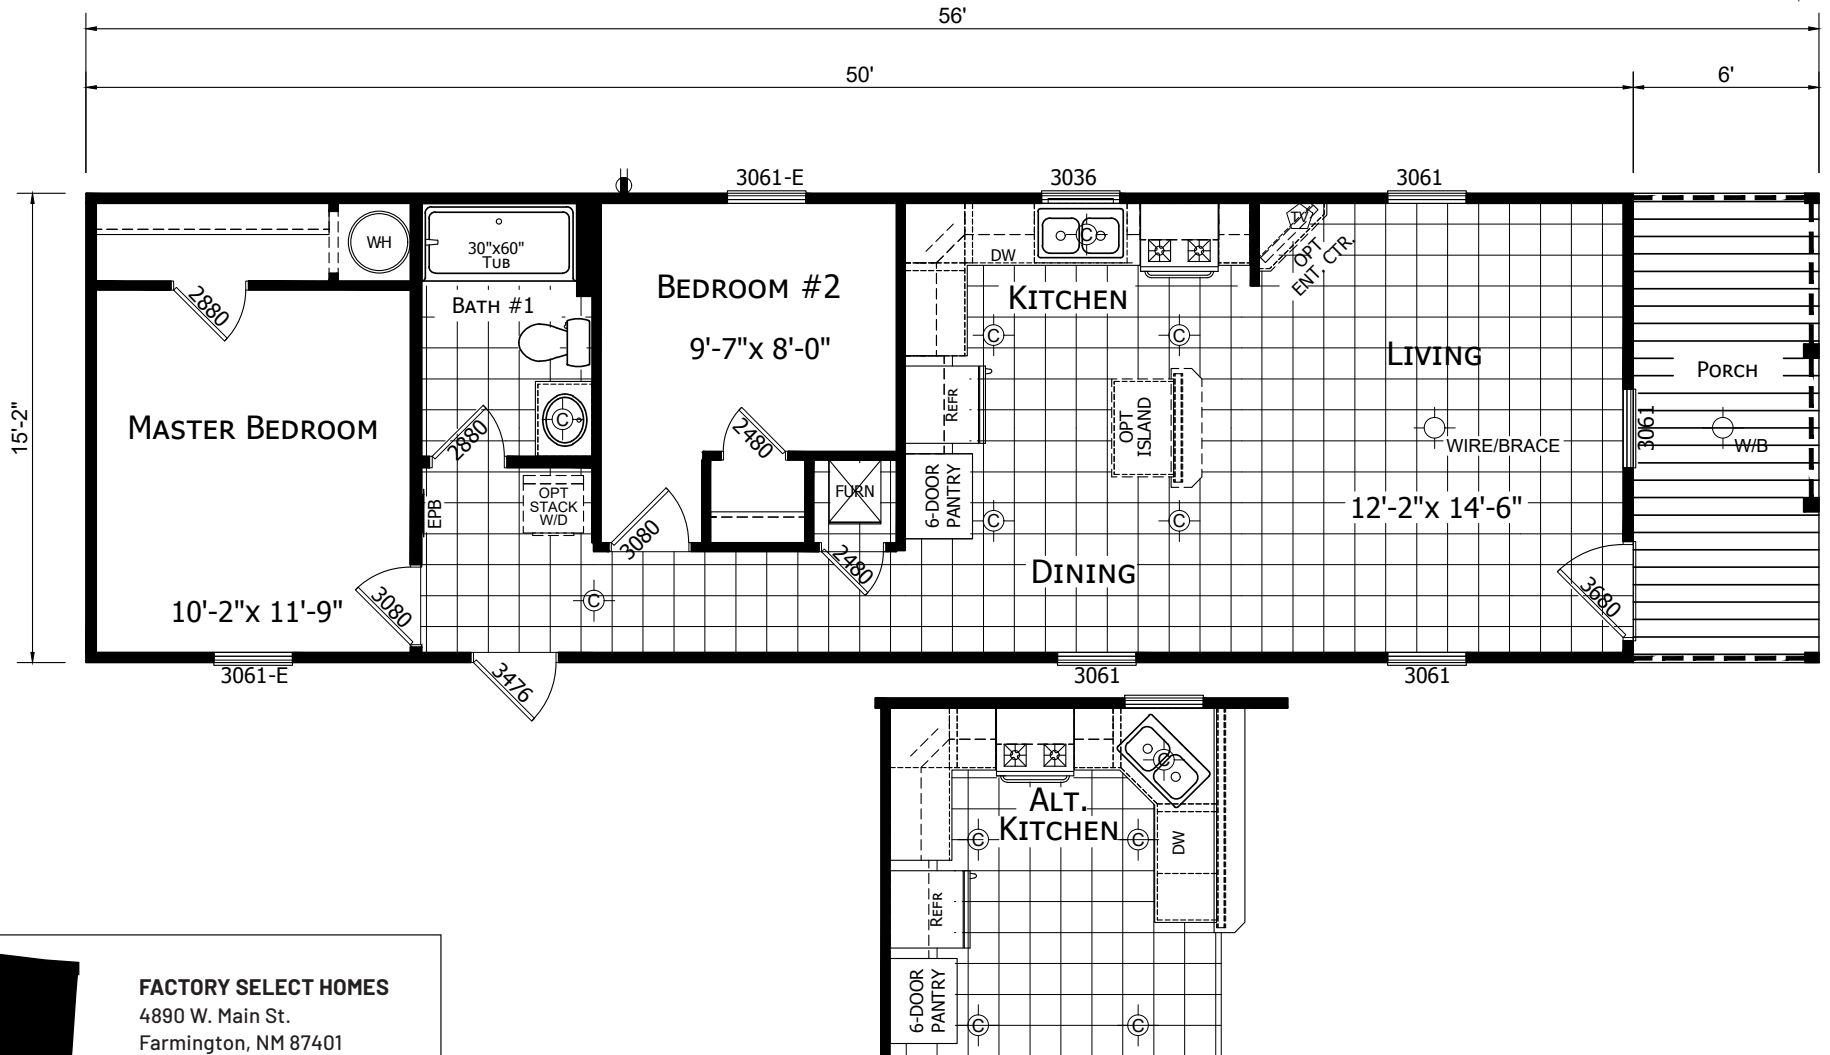

# Villanueva

Innovation Series - Single Section

758 SQ. FT. (Approximate) 2 Bedrooms, 1 Bath

Last Updated: 5-21-21

**FACTORY SELECT HOMES**  
4890 W. Main St.  
Farmington, NM 87401

**FSMobileHomes.com | 1-800-750-8802**