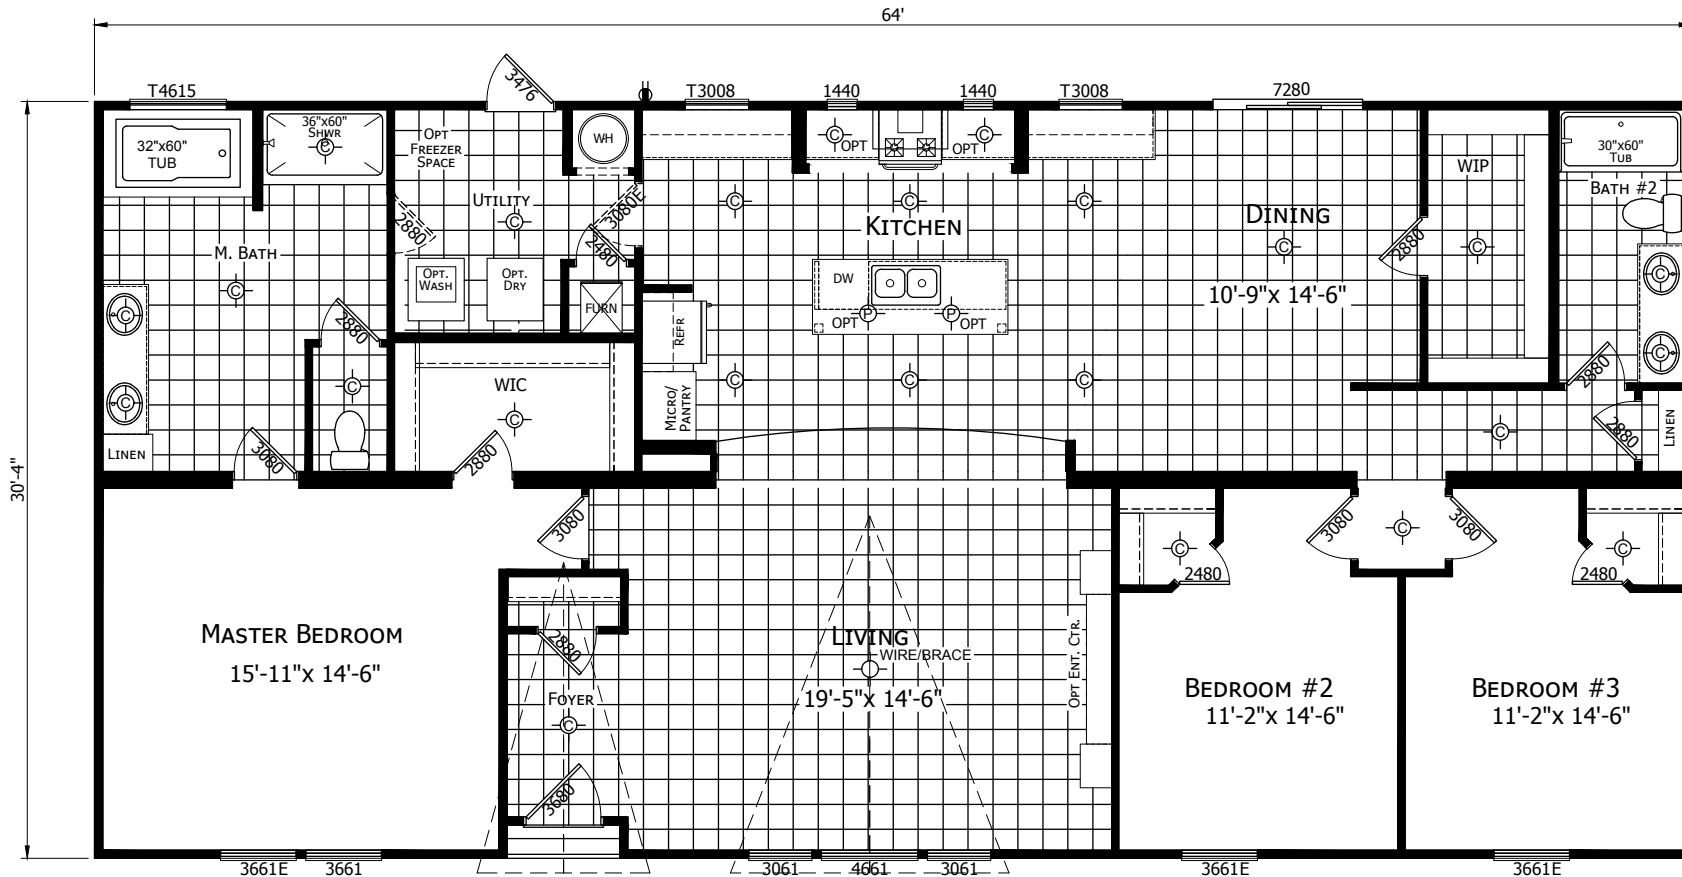

Vallecito

Innovation Series - Multi Section

1,935 SQ. FT. (Approximate) 3 Bedrooms, 2 Bath

Last Updated: 6-21-21

FACTORY SELECT HOMES
4890 W. Main St.
Farmington, NM 87401

FSMobileHomes.com | 1-800-750-8802