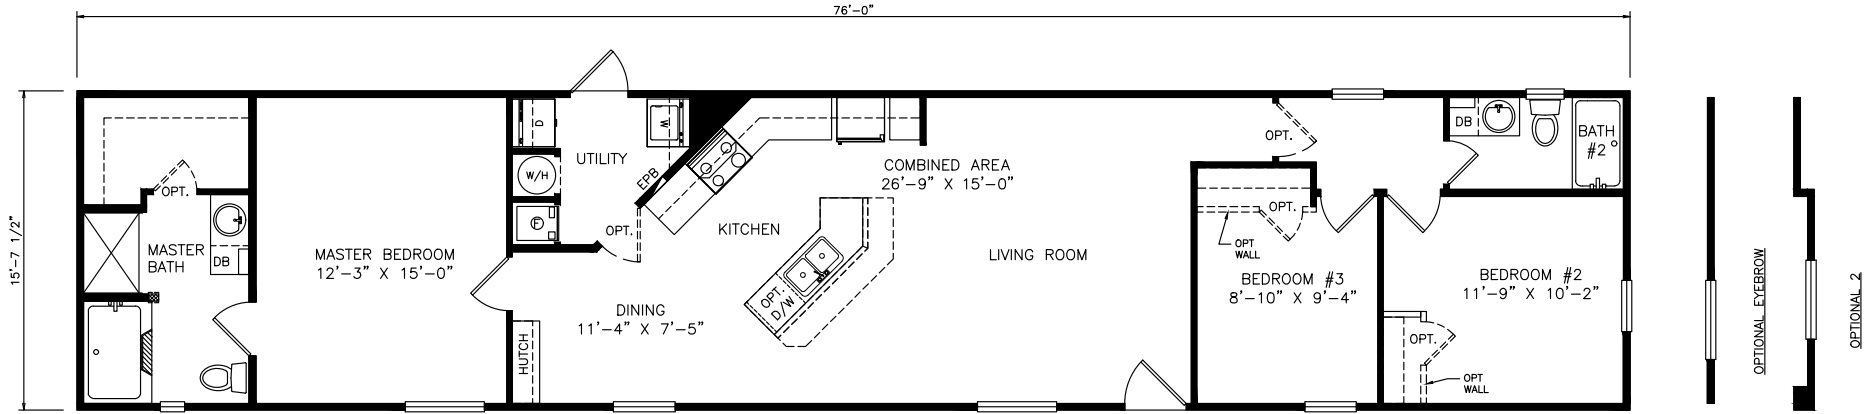

Deskin

Heritage Series - Single Section

1,193 SQ. FT. (Approximate) 3 Bedrooms, 2 Baths

Last Updated: 7-7-21

FACTORY SELECT HOMES
4890 W. Main St.
Farmington, NM 87401

FSMobileHomes.com | 1-800-750-8802

IMPORTANT: Alta Cima Corp reserves the right to modify, cancel or substitute products or features of this event at any time without prior notice or obligation. Pictures and other promotional materials are representative and may depict or contain floor plans, square footages, elevations, options, upgrades, extra design features, decorations, floor coverings, specialty light fixtures, custom paint and wall coverings, window treatments, landscaping, sound and alarm systems, furnishings, appliances, and other designer/decorator features and amenities that are not included as part of the home and/or may not be available at all locations. Home, pricing and community information is subject to change, and homes to prior sale, at any time without notice or obligation. ©2020 Alta Cima Corp. All rights reserved.