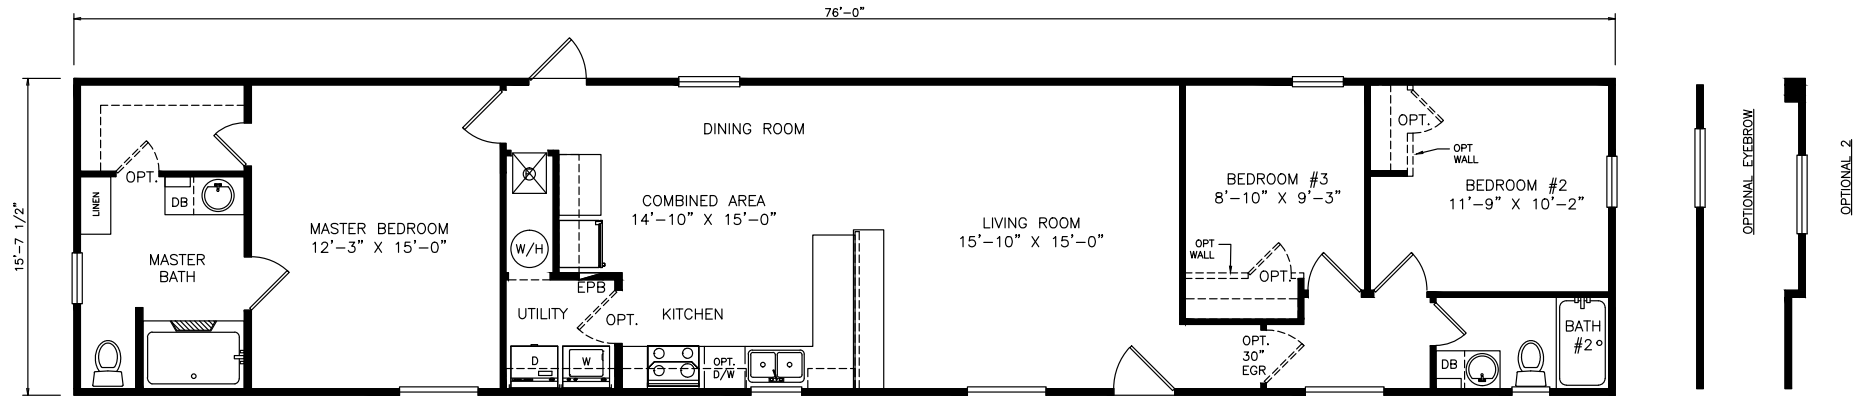

Sutton

Heritage Series - Single Section

1,193 SQ. FT. (Approximate) 3 Bedrooms, 2 Baths

Last Updated: 7-7-21

FACTORY SELECT HOMES
4890 W. Main St.
Farmington, NM 87401

FSMHome.com | 1-800-750-8802

IMPORTANT: Alta Cima Corp reserves the right to modify, cancel or substitute products or features of this event at any time without prior notice or obligation. Pictures and other promotional materials are representative and may depict or contain floor plans, square footages, elevations, options, upgrades, extra design features, decorations, floor coverings, specialty light fixtures, custom paint and wall coverings, window treatments, landscaping, sound and alarm systems, furnishings, appliances, and other designer/decorator features and amenities that are not included as part of the home and/or may not be available at all locations. Home, pricing and community information is subject to change, and homes to prior sale, at any time without notice or obligation. ©2020 Alta Cima Corp. All rights reserved.