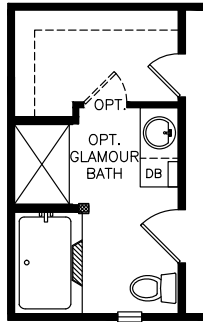

Sutton

Heritage Series - Single Section

1,193 SQ. FT. (Approximate) 3 Bedrooms, 2 Baths

Last Updated: 7-7-21

FACTORY SELECT HOMES
4890 W. Main St.
Farmington, NM 87401

FSMHome.com | 1-800-750-8802

IMPORTANT: Alta Cima Corp reserves the right to modify, cancel or substitute products or features of this event at any time without prior notice or obligation. Pictures and other promotional materials are representative and may depict or contain floor plans, square footages, elevations, options, upgrades, extra design features, decorations, floor coverings, specialty light fixtures, custom paint and wall coverings, window treatments, landscaping, sound and alarm systems, furnishings, appliances, and other designer/decorator features and amenities that are not included as part of the home and/or may not be available at all locations. Home, pricing and community information is subject to change, and homes to prior sale, at any time without notice or obligation. ©2020 Alta Cima Corp. All rights reserved.