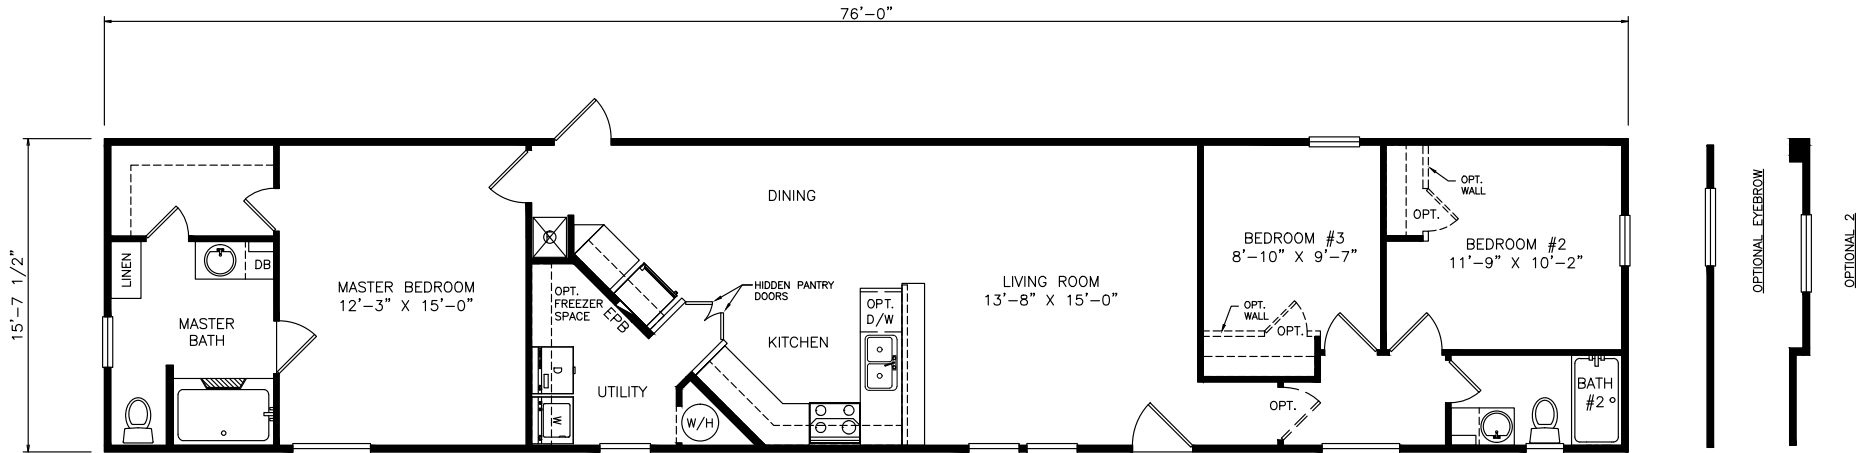

Weaton

Heritage Series - Single Section

1,193 SQ. FT. (Approximate) 3 Bedrooms, 2 Baths

Last Updated: 7-7-21

FACTORY SELECT HOMES
4890 W. Main St.
Farmington, NM 87401

FSMobileHomes.com | 1-800-750-8802

IMPORTANT: Alta Cima Corp reserves the right to modify, cancel or substitute products or features of this event at any time without prior notice or obligation. Pictures and other promotional materials are representative and may depict or contain floor plans, square footages, elevations, options, upgrades, extra design features, decorations, floor coverings, specialty light fixtures, custom paint and wall coverings, window treatments, landscaping, sound and alarm systems, furnishings, appliances, and other designer/decorator features and amenities that are not included as part of the home and/or may not be available at all locations. Home, pricing and community information is subject to change, and homes to prior sale, at any time without notice or obligation. ©2020 Alta Cima Corp. All rights reserved.