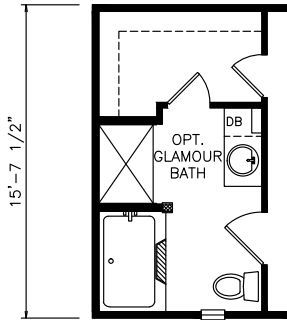

Weaton

Heritage Series - Single Section

1,193 SQ. FT. (Approximate) 3 Bedrooms, 2 Baths

Last Updated: 7-7-21

FACTORY SELECT HOMES
4890 W. Main St.
Farmington, NM 87401

FSMobileHomes.com | 1-800-750-8802

IMPORTANT: Alta Cima Corp reserves the right to modify, cancel or substitute products or features of this event at any time without prior notice or obligation. Pictures and other promotional materials are representative and may depict or contain floor plans, square footages, elevations, options, upgrades, extra design features, decorations, floor coverings, specialty light fixtures, custom paint and wall coverings, window treatments, landscaping, sound and alarm systems, furnishings, appliances, and other designer/decorator features and amenities that are not included as part of the home and/or may not be available at all locations. Home, pricing and community information is subject to change, and homes to prior sale, at any time without notice or obligation. ©2020 Alta Cima Corp. All rights reserved.